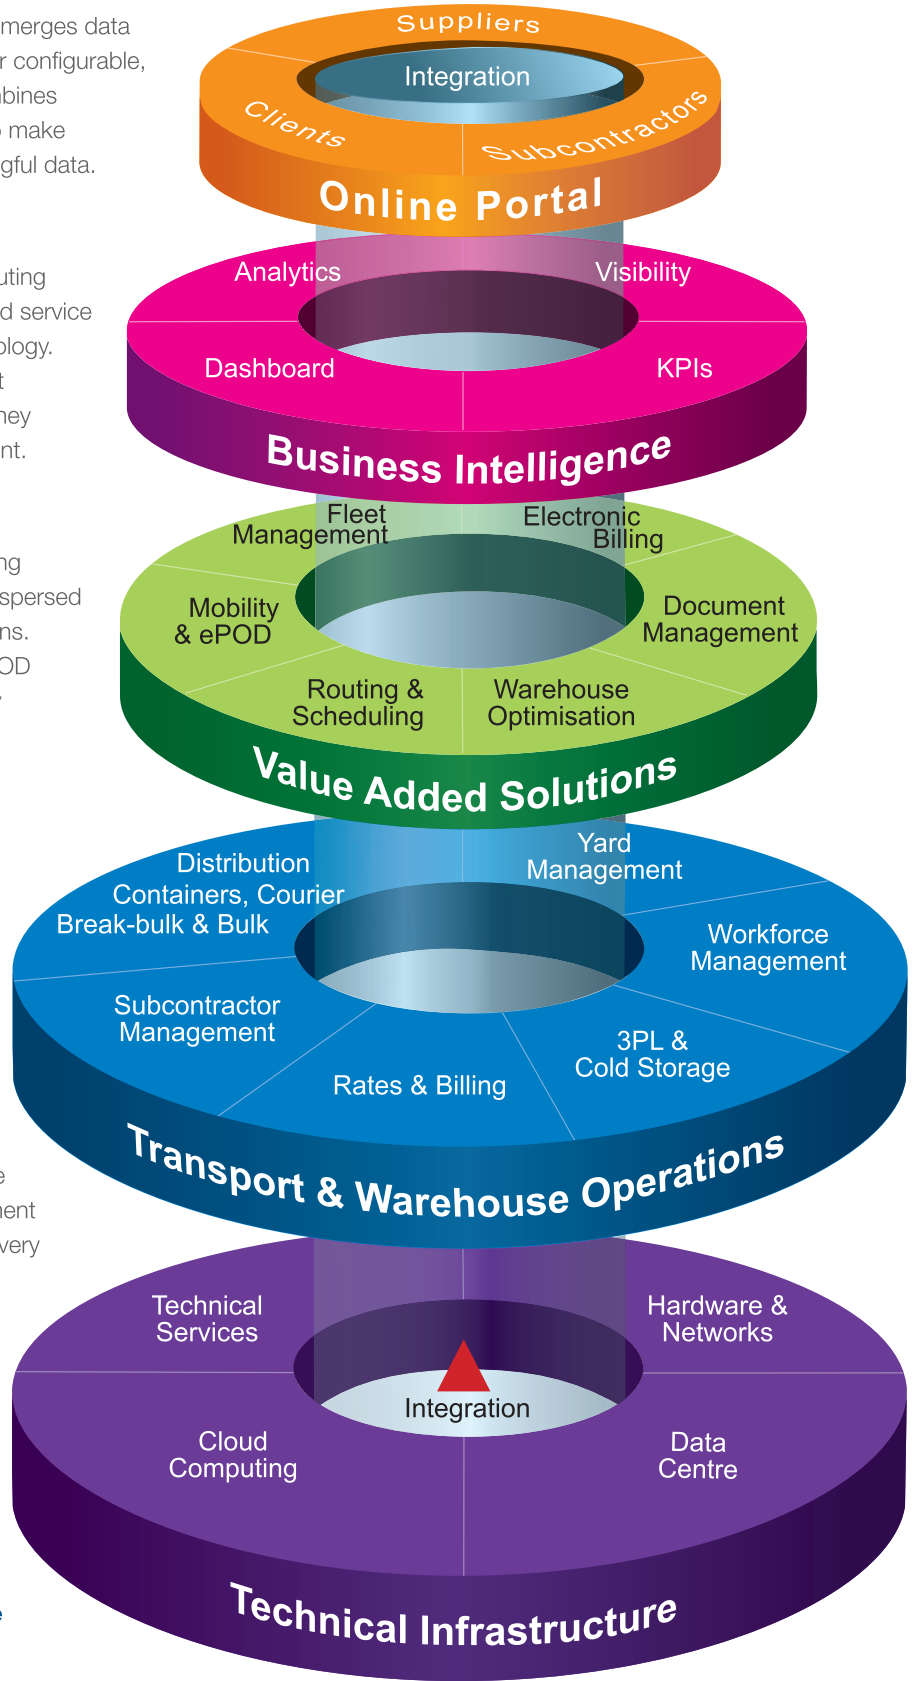

Mobility

Award-winning **MobileControl** is an industry-leading solution that provides remote management for a dispersed workforce and manages on-board vehicle operations. **MobileControl** provides for barcode scanning, ePOD and real-time tracking of the collection and delivery processes, including turn-by-turn navigation.

Document management

eDocs for logistic companies is a cost-effective solution that efficiently archives and distributes scanned documents. It gives you and your clients, instant access and visibility to PODs and other related documents from any location. It has proven to reduce the admin and related paperwork costs.

eBilling allows you to electronically deliver your statements and invoices from any financial application. The key benefit is the drill down feature that allows your client to drill down from the statement to invoice to the POD, and to other supporting delivery documents. It has proven to improve the cash-to-cash cycle.

Client-facing solutions

Dovetail provides a range of solutions that allows you to engage with your clients, subcontractors and partners, from **eXpressLink** in-house software, **eBusiness** web front end, to logistic-centred **CRM**.

Add value to your business in real bottom-line terms by contacting us today for a complete logistics management system!

DOVETAIL
First Choice in Logistics Software

Tel: 011 540 9300
Email: sales@dovetail.co.za
www.dovetail.co.za